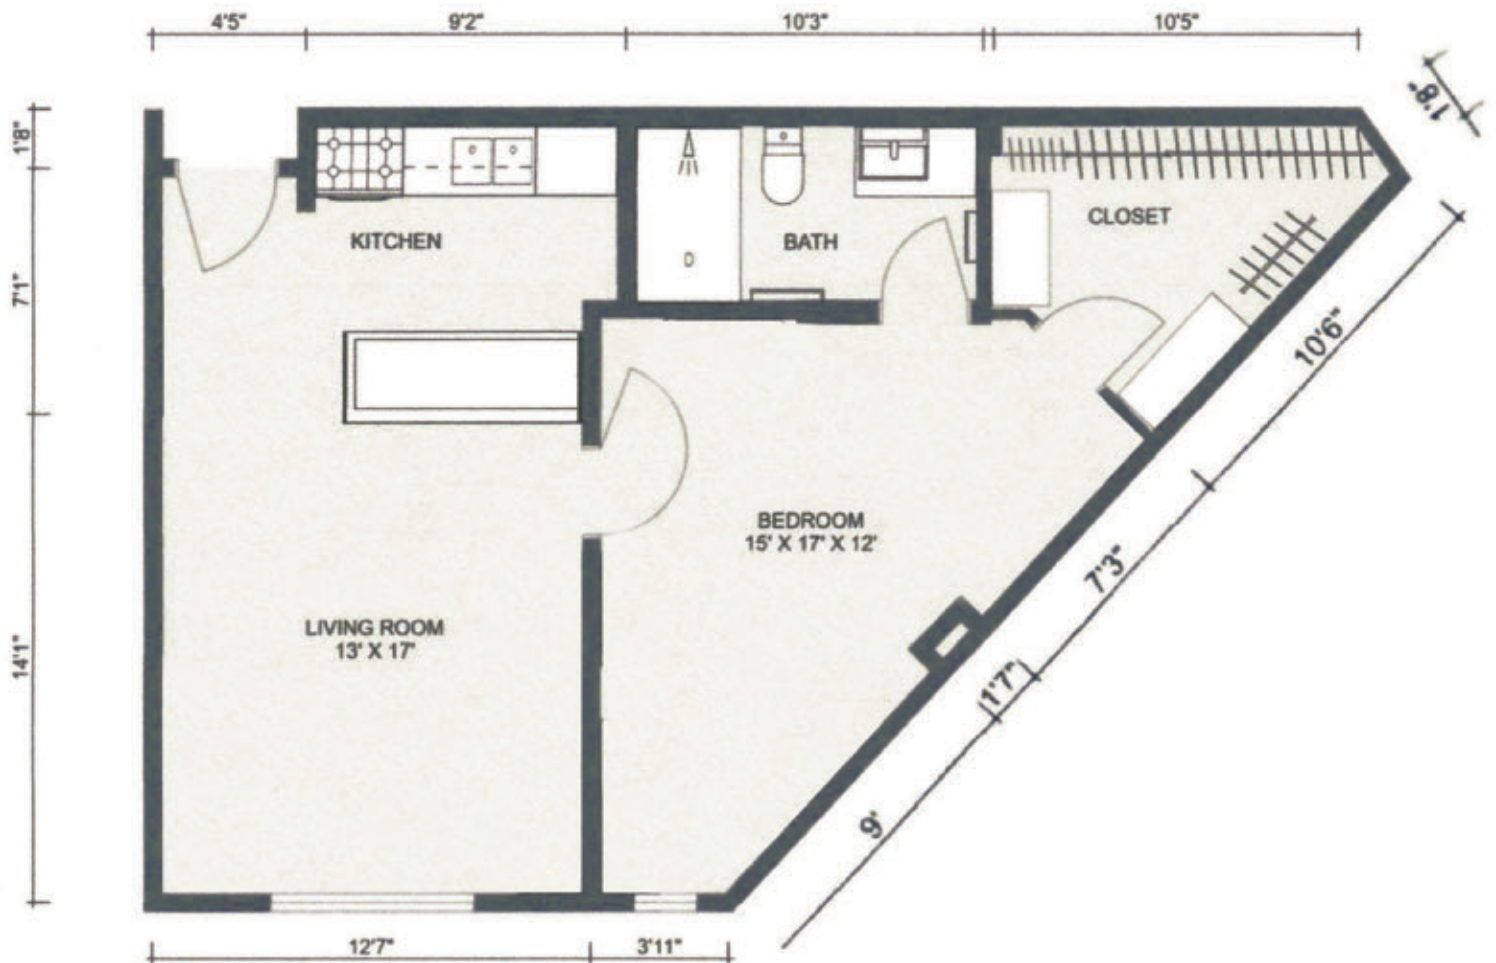

The Hideaway | 1 Bedroom, 1 Bath

• 610 sq. ft.

©The Village | Note: Dimensions, areas, layouts, and details are approximate and should be considered illustrative only.

The Village • (951) 492-2900

www.TheVillageHemet.com • 2200 W. Acacia Ave., Hemet, CA 92545 • Lic.#336403573 COA 192