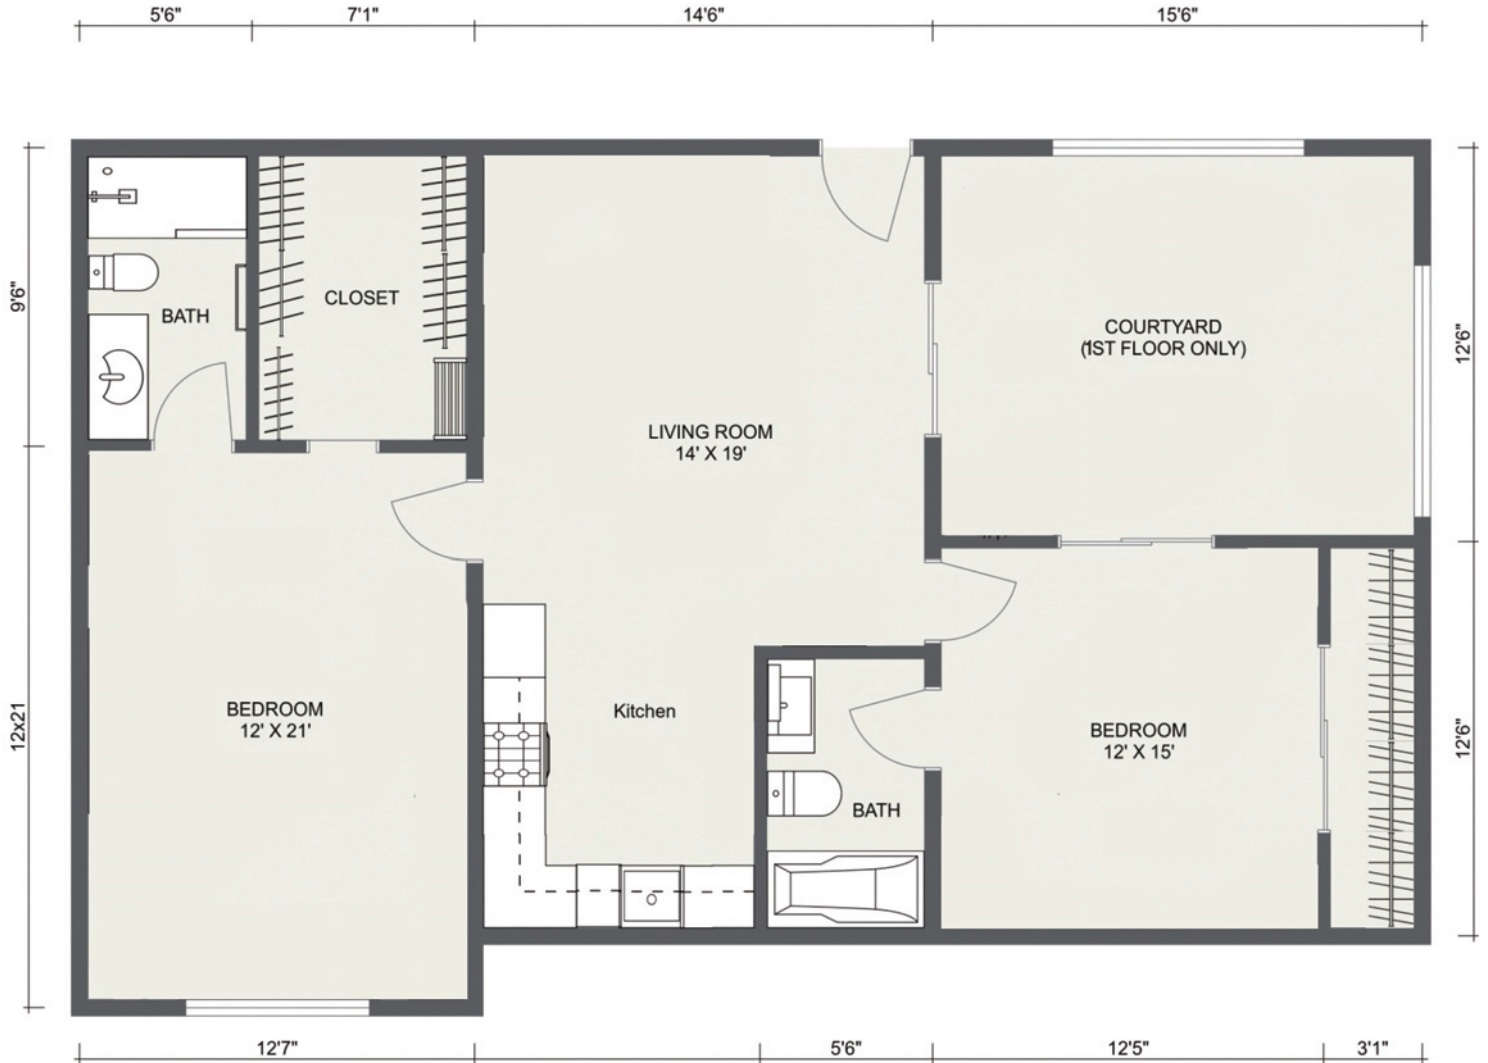

The Haven | 2 Bedroom, 2 Bath

• With Lightcourt • 895 sq. ft.

©The Village | Note: Dimensions, areas, layouts, and details are approximate and should be considered illustrative only.

The Village • (951) 492-2900